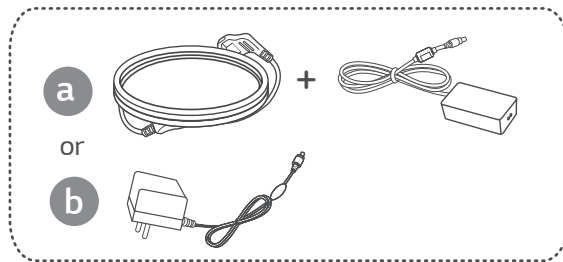

LED LCD Monitor (LED Monitor)

22MP400 24MP400 27MP400
22MP410 24MP40B

⚠ 注意事項

- 使用30分鐘請休息10分鐘。
- 未滿2歲幼兒不看螢幕, 2歲以上每天看螢幕不要超過1小時。

⚠ 警告

- 使用過度恐傷害視力。

Depending on country / Selon les pays /
En función del país / Dependendo do país /
Abhängig vom Land / Závísí na zemi /
Zależnie od kraju / Zavisno od zemlje /
Závísí od krajiny / A seconda del Paese / Ülkeye bağlı /
Afhænger af landet / Avhengig av landet /
Beroende på land / Maasta riipuen / В зависимости от страны /
Залежно від країни / Mamlakatga bog'liq ravishda / În funcție de țară /
Tùy từng quốc gia / Tergantung pada negaranya / 視國家 / بحسب البلد