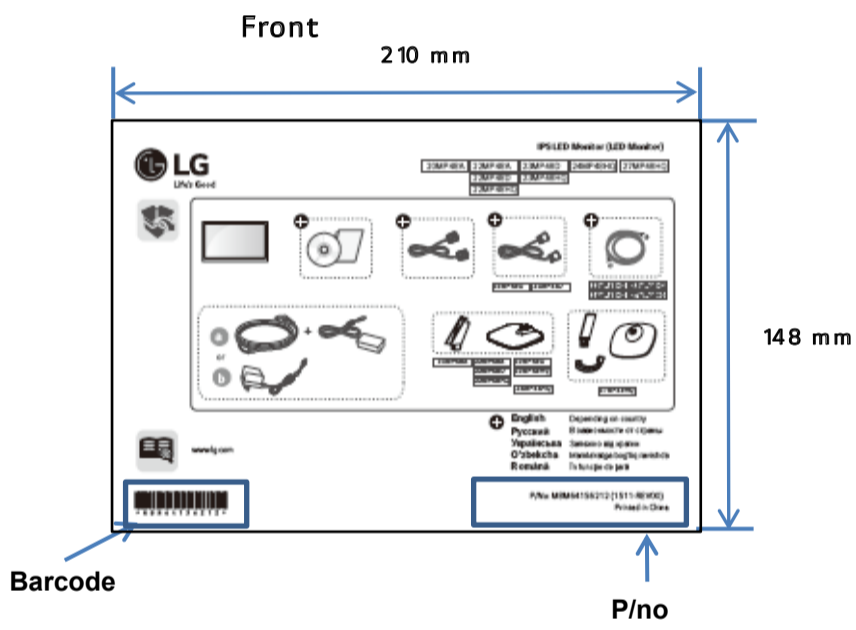

Pagination sheet