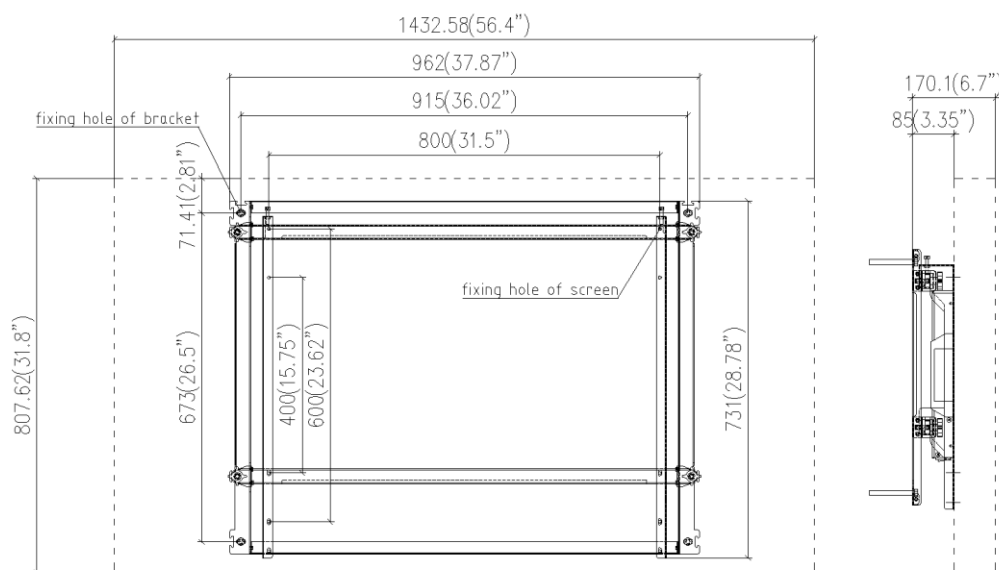

DS-DN6500W/U
LCD Display Wall-mounted Bracket

- Solid steel structure, preventing screen bending or twisting
- Cold-rolled steel plate (SPCC)
- Suitable for 65" LCD models
- Quick and easy installation

▪ Specification

Model		DS-DN6500W/U
General	VESA	800 (H) mm × 600 (V) mm
	Package Dimensions (W × H × D)	1080 (W) mm × 830 (H) mm × 150 (D) mm (42.52" × 32.68" × 5.91")
	Dimension (W × H × D)	962mm × 731mm × 85mm (37.87" × 731" × 3.35")
	Gross Weight	5 Kg (11.03 lb)
Default Parameters	Color	Black
	Material	Cold-rolled steel plate (SPCC)
	Surface Treatment	Electrostatic spraying

▪ Available Model

DS-DN6500W/U

▪ Dimension

Unit: mm

Headquarters

No.555 Qianmo Road, Binjiang District,
Hangzhou 310051, China
T +86-571-8807-5998
www.hikvision.com

Follow us on social media to get the latest product and solution information.