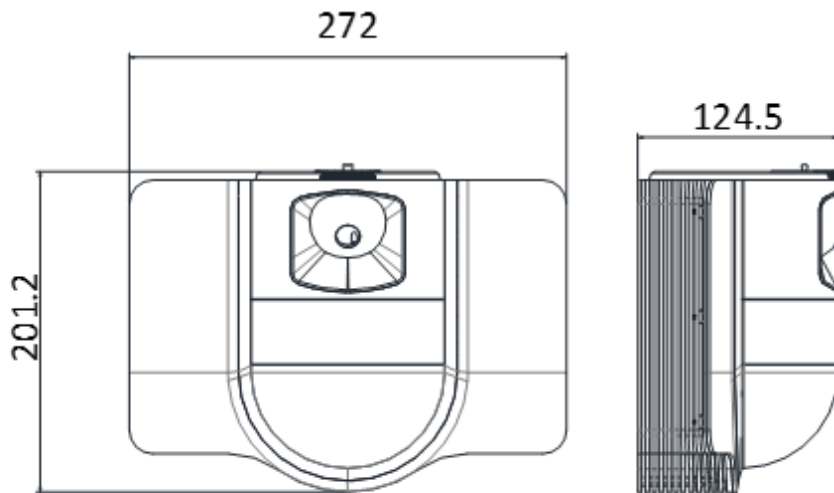

▪ Available Model

iDS-EGD0288-H/FR(C4F0)

▪ Dimension

Unit: mm

▪ Accessory

▪ Optional

DS-1692ZJ-SD	DS-1279ZJ