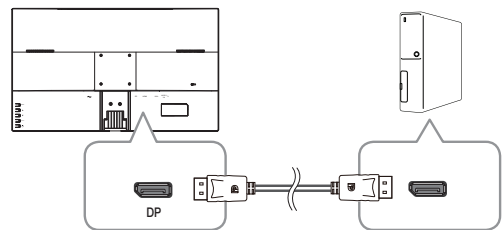

Quick Start Guide

SMT-3215

Package Contents

Monitor / Power Cord / Quick Start Guide / HDMI Cable / Stand

Names and functions of each part

- ❶ Panel keys
- ❷ Power
- ❸ DP
- ❹ HDMI
- ❺ VGA
- ❻ AUDIO IN
- ❼ AUDIO OUT
- ❽ Anti-theft Lock

Connecting external devices

- Connecting the HDMI cable

- Connecting the DP cable

- Connecting the VGA (D-SUB) cable

- Connecting the AUDIO cable