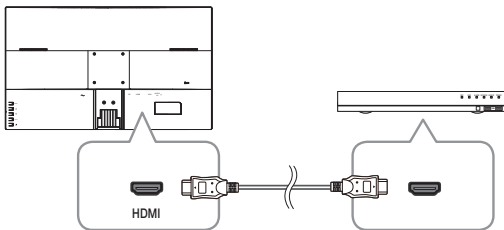

Connecting external devices

- Connecting the HDMI cable