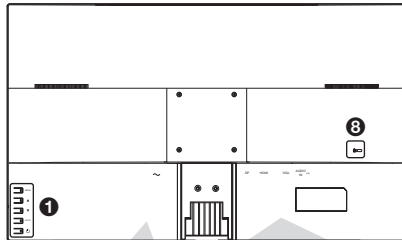

Quick Start Guide

SMT-3215

Package Contents

Monitor / Power Cord / Quick Start Guide / HDMI Cable / Stand

Names and functions of each part

- ❶ Panel keys
- ❷ Power
- ❸ DP
- ❹ HDMI
- ❺ VGA
- ❻ AUDIO IN
- ❼ AUDIO OUT
- ❽ Anti-theft Lock