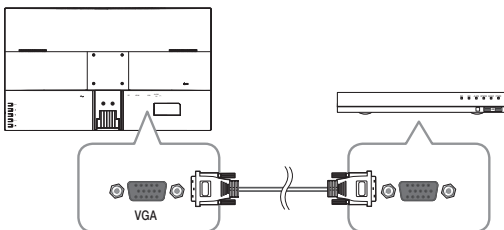

Quick Start Guide

SMT-3215

Package Contents

Monitor / Power Cord / Quick Start Guide / HDMI Cable / Stand

Names and functions of each part

- ❶ Panel keys
- ❷ Power
- ❸ DP
- ❹ HDMI
- ❺ VGA
- ❻ AUDIO IN
- ❼ AUDIO OUT
- ❽ Anti-theft Lock

Connecting external devices

- Connecting the HDMI cable

- Connecting the DP cable

- Connecting the VGA (D-SUB) cable

- Connecting the AUDIO cable